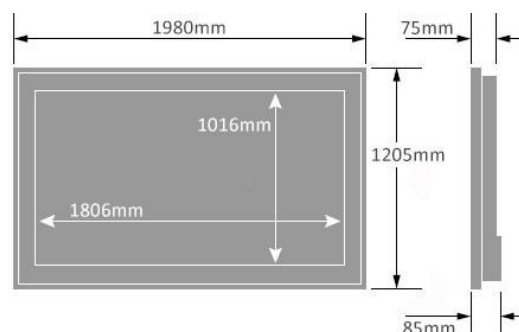

Dimensiones