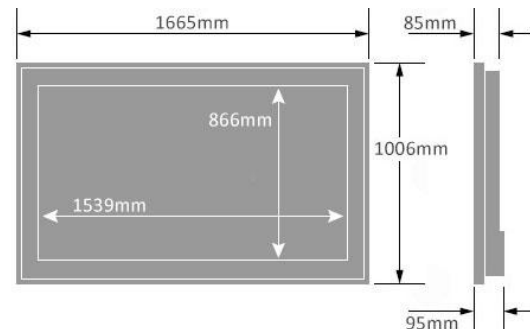

Dimensiones