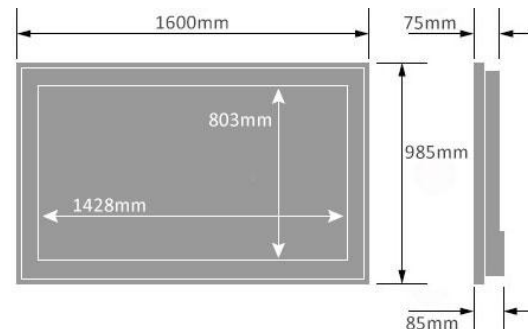

Dimensiones