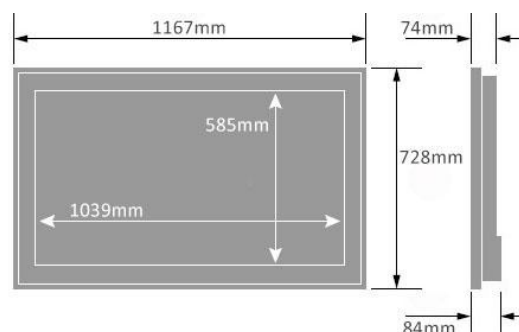

Dimensiones