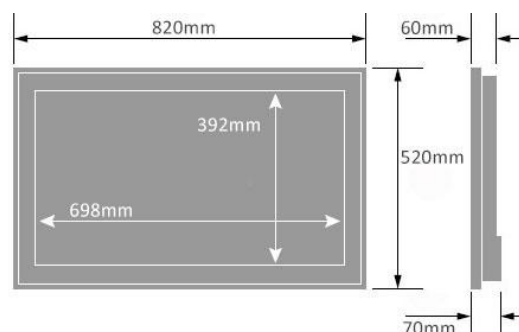

### Especificaciones

Model	32”
Resolution	1920x1080
Contrast ratio	4000:1
Brightness	700 /1000 / 1500 cd/m2
Response time	5 ms
Viewing angle	H:178 V:178
Power supply	AC 96-265V 50-60Hz
Power consumption	Stand by <0.5W
Speakers	External wp speaker
Audio	2x8W
Operating conditions	Temp.: de -20°C a 65°C Hum.: de 20% a 100%

### Dimensiones