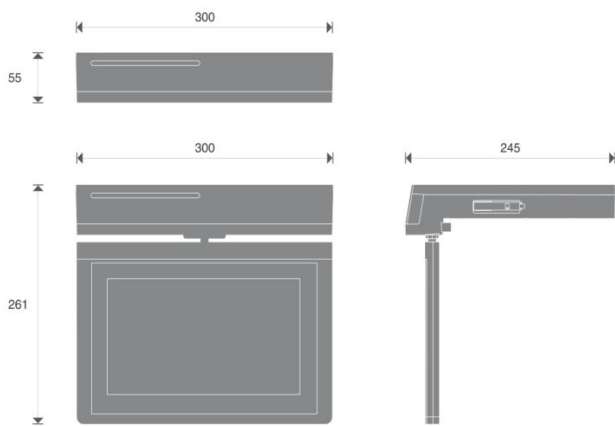

12 inch Flip TV

12" Kitchen TV

Code	LFV12
Specification	300*245*55 mm
Weight	3KG
Screen Size	12"
Display Area	261*163 mm
Brightness	300cd/m ²
Driving System	A-si TFT active matrix
TFTLCD Surface Treatment	Anti-Glare Coating(Haze 25%) Hard Coating(3H)
Viewing Angle	78 (H) /78 (V)
Resolution	1280*800
Response Time	5ms
Contrast Ratio	400:1
Display Colour	16.7M
TV System	PAL/SECAM/NTSC
Audio System	DK//BG//ML
Digital System	DVB-T/DMB-TH/ATSC (Optional)
Speakers	3W*2
Language	Chinese/ English/ France/ Italian/ Arabian/ Portuguese/ German/ Spanish/ etc.
Power Supply	DC12V
Consumption	≤25W / ≤30W
Card Reader/ USB	SD/MMC/MS/USB2.0