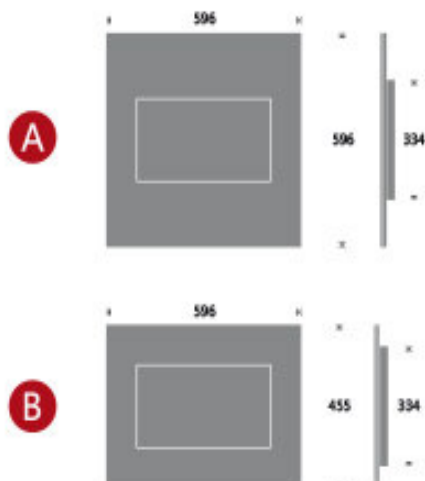

Kitchen Mirror TV

General Information

Code	LKM-SM(SilverMirror)
Screen Size	19"
Display Area	409*230 mm
Brightness	350cd/m ²
Viewing Angle	165 (H) / 165 (V)
Resolution	1920*1080
Response Time	5ms
Temperature	
Working Temperature	-10-65°C
Standby Temperature	-10-75°C
Humidity	
Working Humidity	15-100%
Standby Humidity	15-100%
System	
TV System	PAL/SECAM/OVB-T/ISDB-T/ATSC/DMB-TM (option)
Audio System	9GDKML
Digital System	DVB-T/DMB-T/ATSC (Optional)