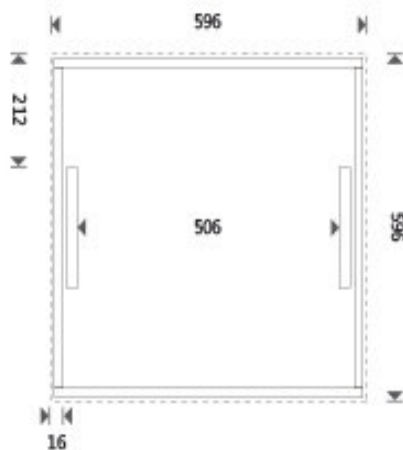

Inputs

Modulation	COFDM 2K/8K QPSK, 16QAM, 64QAM
Video System	MPEG-II MP@ML
Audio System	MPEG-1/2 Layer 1,2,3
Basic Function	EPG, Subtitle, Teletext(EURO), MHEG-5(UK)
Analog Signal	75Ohm ANT
AV, S-video	AV Cable input, S-video input
P C	DB 15 VGA input
H D M I	480i, 480P, 576i, 576p, 720p, 1080i, 1080p
Others	
Speakers	3W*2
Language	Chinese/English/French/Italian/Arabic/Portuguese/Spanish/etc.
Power Supply	AC220V
Consumption	≤40W (Working), <0.5W(Standby)

Exclusiva
www.exclusiva.info