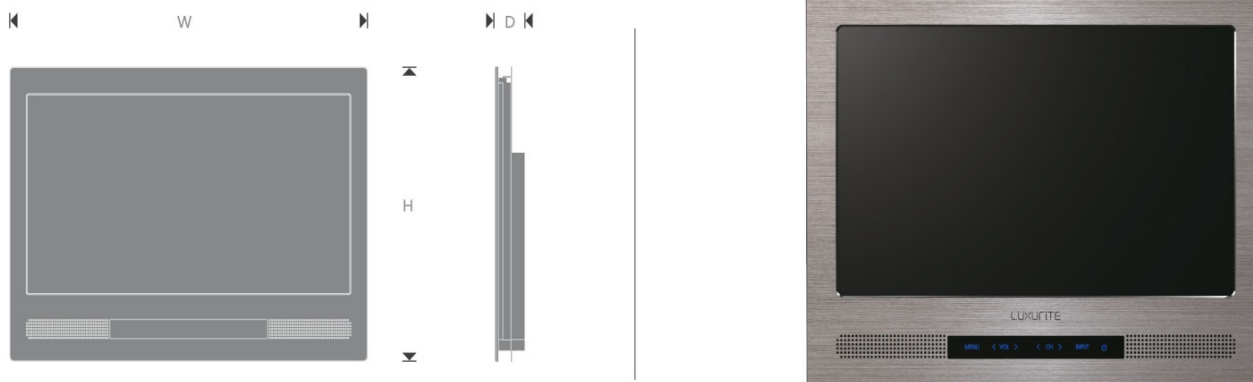

Built in TV

19" Built-in TV

Code	LB19S
Specification	465*355*53 mm
Screen Size	19"
Display Area	410*230 mm
Brightness	400cd/m ²
Viewing Angle	165 (H) /165 (V)
Resolution	1440*900
Response Time	6ms
Speakers	3W*2
Language	Chinese/ English/ France/ Italian/ Arabian/ Portuguese/ German/ Spanish/ etc
Power Supply	DC12V
Consumption	≤35W (Working) , <0.5W (Standb
Wall Hole Size	450(W)*340(H) mm